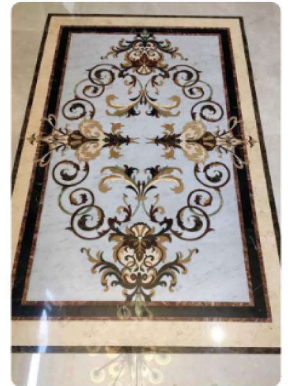

Features:

- Light weight
- Perfect shape
- Luxurious design

INLAY WORK

Create your own stunning bespoke Inlay work with Glamm fires exclusive range of Ethanol burner options. Choose from mechanical burners with up to 800mm line of gorgeous yellow