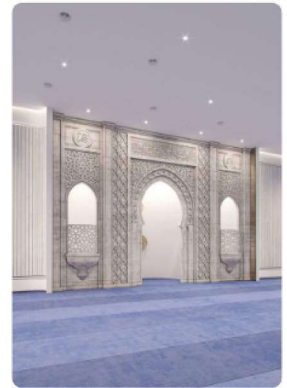

CONTRACTOR WORK

Marble Construction has been in the buildings and different type of marble temple, Sculpture, Inlay Work, Fountain, Jaly Work, Panel, Fire Place etc... We expertise and experience. Our rich past has allowed us to constantly evolve and understand every nuance of marble and stone construction while keeping up with changing times. Over time, we have also grown to understand the construction needs of a consumer better. Our in depth interaction with them has given us powerful insights to provide an umbrella of solutions for different sectors of the industry.