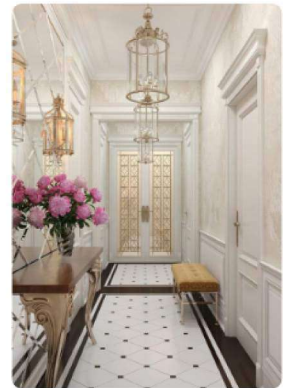

CONTRACTOR WORK

Marble Construction has been in the buildings and different type of marble temple, Sculpture, Inlay Work, Fountain, Jaly Work, Panel, Fire Place etc... We expertise and experience. Our rich past has allowed us to constantly evolve and understand every nuance of marble and stone construction while keeping up with changing times. Over time, we have also grown to understand the construction needs of a consumer better. Our in depth interaction with them has given us powerful insights to provide an umbrella of solutions for different sectors of the industry.